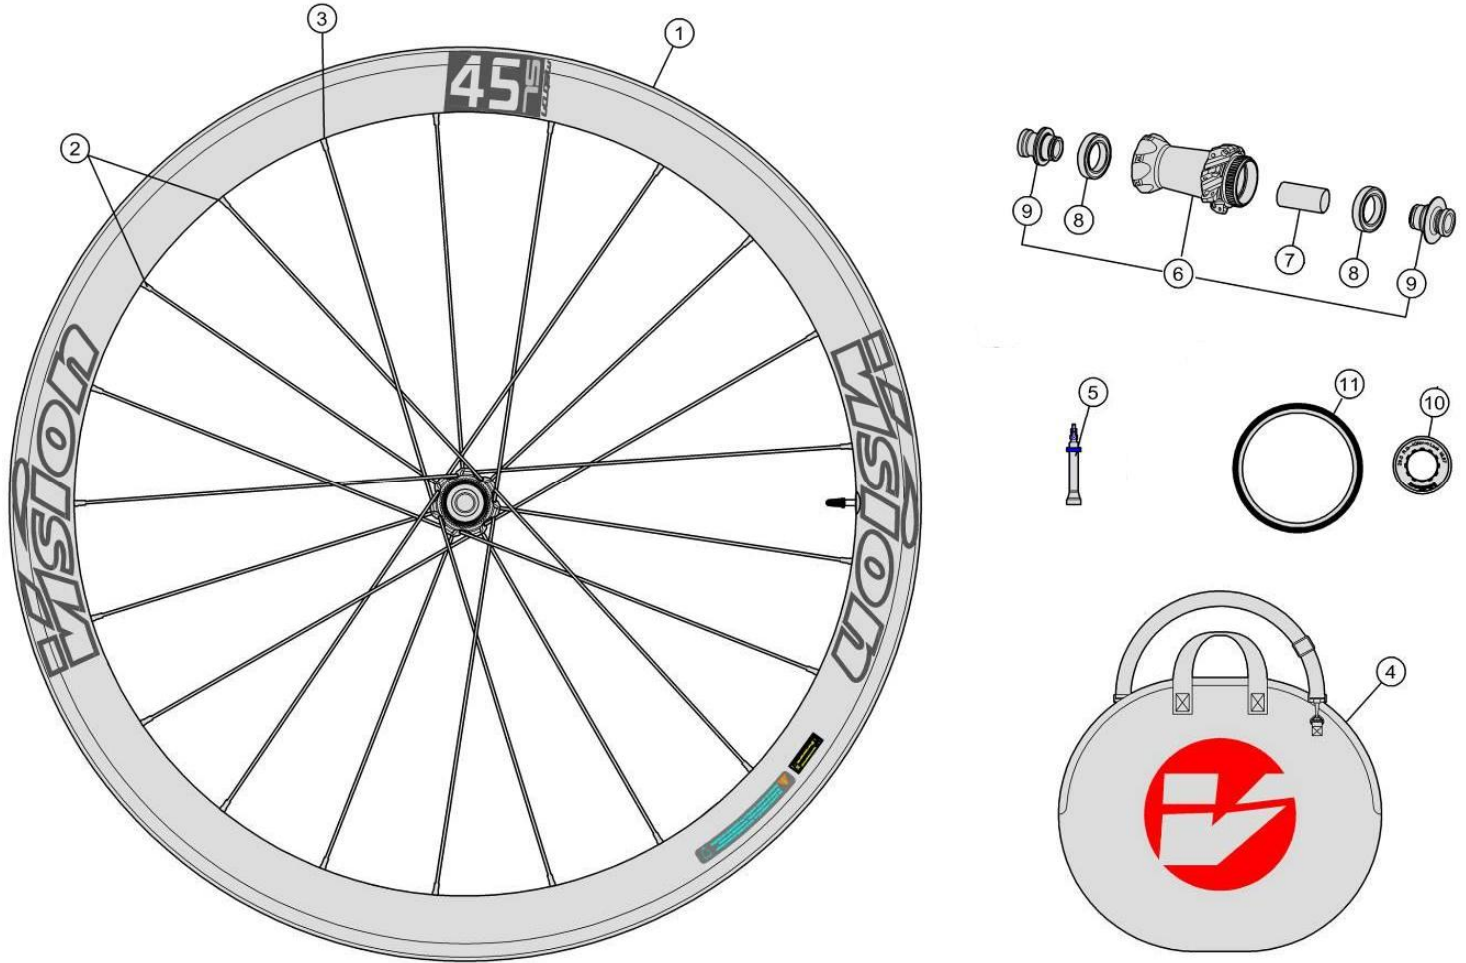

WH-VT-845CHTL/DB-CL/SL

Full carbon 45mm section rim; Power Ratchet System hubs with direct pull spokes;

710-0156163030 WHF048{WH-VT-845CHTL/DB-CL/SL/TA12/F} Front Wheel (PRS hub) 21H Metron SL 45 Vision (Tubeless)

Item No.	FSA Code	Description(EN)	Note
1	725-0200006033	RM278A Metron 45 CHTL DB Front Rim 21H w/Metron SL 45 Vision logo	
2	748-0036007010	SK064F Spoke Kit 277 mm (5 pcs)	For Non-drive side
	748-0036049010	SK064D Spoke Kit 263 mm (5 pcs)	For Drive side
3	752-0564000110	ML583 ALPINA ABS Alloy Nipple 15m Kit (5pcs)	5pcs
4	752-9003OE	E0169 Vision Wheel Bag	
5	752-0670000001	E0706B Road Clincher Tubeless Valve 60L Aluminum w/Vision logo	2pcs
6	752-0819006970	U1149 Power Ratchet System Front Hub	TA12
7	752-0963000000	MW096 Front Hub spacer	
8	752-1192000000	MR053 Deep groove ball bearing {17287}	
9	752-0897000010	EL395 Front Hub End Cap Kit	TA12 Configuration
10	752-0902000010	ML678 Centerlock Rotor Lockring Internal spline w/Vision logo	1 bike
11	752-0580000110	ME309 Road Tubeless rim Tape Black 25mmx10M w/Vision logo	1 bike

★Optional Parts

Item No.	FSA Code No.	Description	Notes
9	752-0848000750	EL391 Front Hub End Cap Kit	TA15 Configuration

710-0156054030 WHS048{WH-VT-845CHTL/DB-CL/SL/X12/S/R}11S/12SRear Wheel (PRS hub) 24H SMN Metron SL 45 Vision (Tubeless)  
 710-0156058030 WHX048{WH-VT-845CHTL/DB-CL/SL/X12/XDR/R}Rear Wheel (PRS hub) 24H SRAM XDR Metron SL 45 Vision (Tubeless)