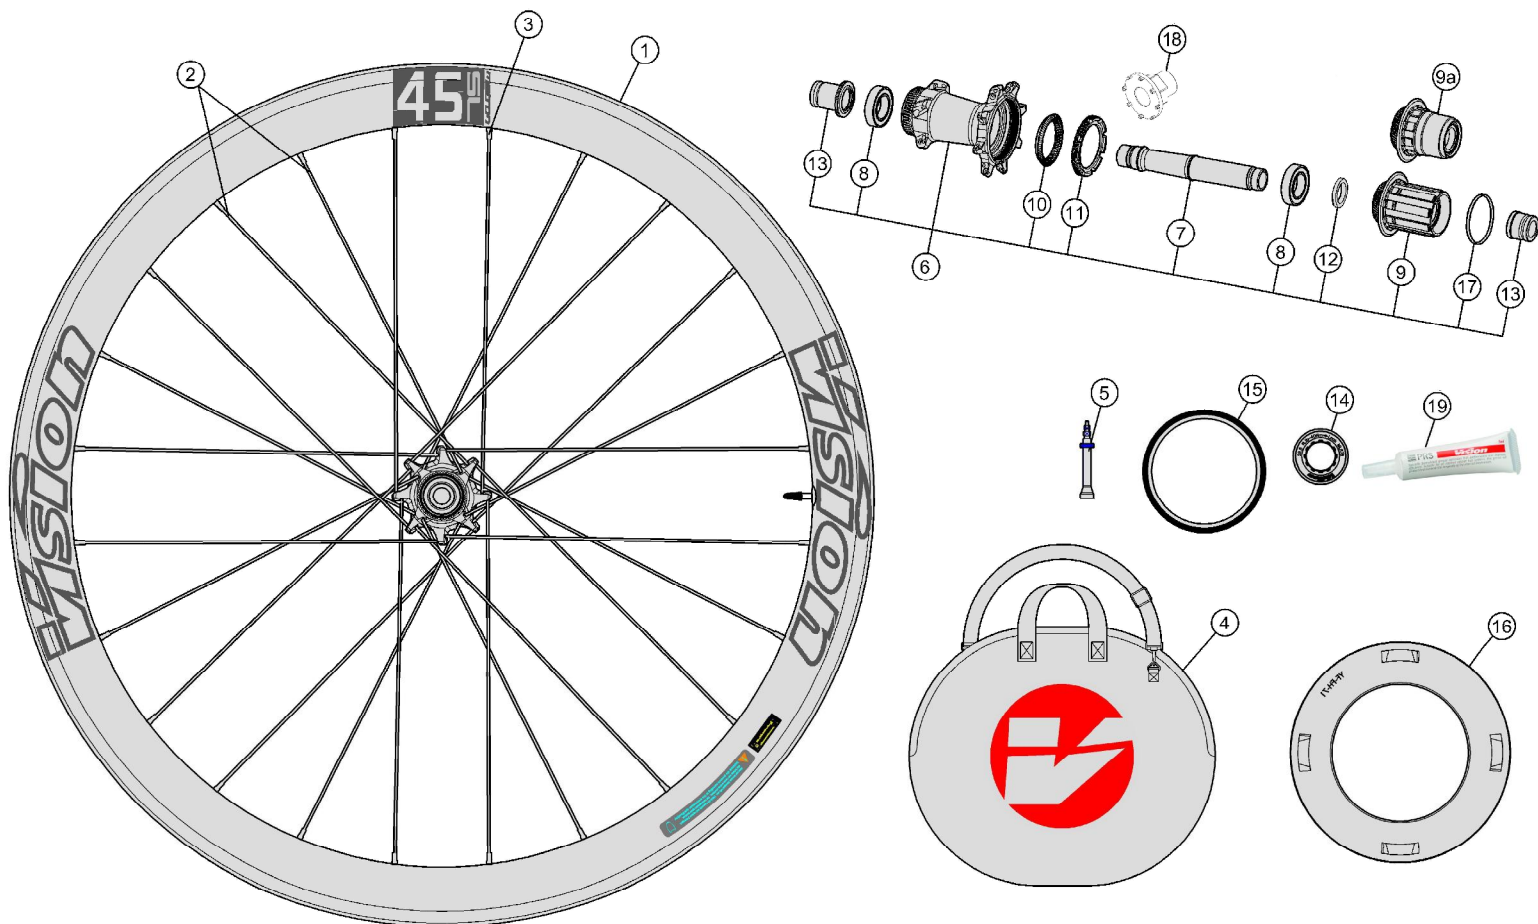

WH-VT-845CHTL/DB-CL/SL

Full carbon 45mm section rim; Power Ratchet System hubs with direct pull spokes;

710-0156163030 WHF048{WH-VT-845CHTL/DB-CL/SL/TA12/F} Front Wheel (PRS hub) 21H Metron SL 45 Vision (Tubeless)

Item No.	FSA Code	Description(EN)	Note
1	725-0200006033	RM278A Metron 45 CHTL DB Front Rim 21H w/Metron SL 45 Vision logo	
2	748-0036007010	SK064F Spoke Kit 277 mm (5 pcs)	For Non-drive side
	748-0036049010	SK064D Spoke Kit 263 mm (5 pcs)	For Drive side
3	752-0564000110	ML583 ALPINA ABS Alloy Nipple 15m Kit (5pcs)	5pcs
4	752-9003OE	E0169 Vision Wheel Bag	
5	752-0670000001	E0706B Road Clincher Tubeless Valve 60L Aluminum w/Vision logo	2pcs
6	752-0819006970	U1149 Power Ratchet System Front Hub	TA12
7	752-0963000000	MW096 Front Hub spacer	
8	752-1192000000	MR053 Deep groove ball bearing {17287}	
9	752-0897000010	EL395 Front Hub End Cap Kit	TA12 Configuration
10	752-0902000010	ML678 Centerlock Rotor Lockring Internal spline w/Vision logo	1 bike
11	752-0580000110	ME309 Road Tubeless rim Tape Black 25mmx10M w/Vision logo	1 bike

★Optional Parts

Item No.	FSA Code No.	Description	Notes
9	752-0848000750	EL391 Front Hub End Cap Kit	TA15 Configuration

710-0156054030 WHS048{WH-VT-845CHTL/DB-CL/SL/X12/S/R}11S/12SRear Wheel (PRS hub) 24H SMN Metron SL 45 Vision (Tubeless)  
 710-0156058030 WHX048{WH-VT-845CHTL/DB-CL/SL/X12/XDR/R}Rear Wheel (PRS hub) 24H SRAM XDR Metron SL 45 Vision (Tubeless)