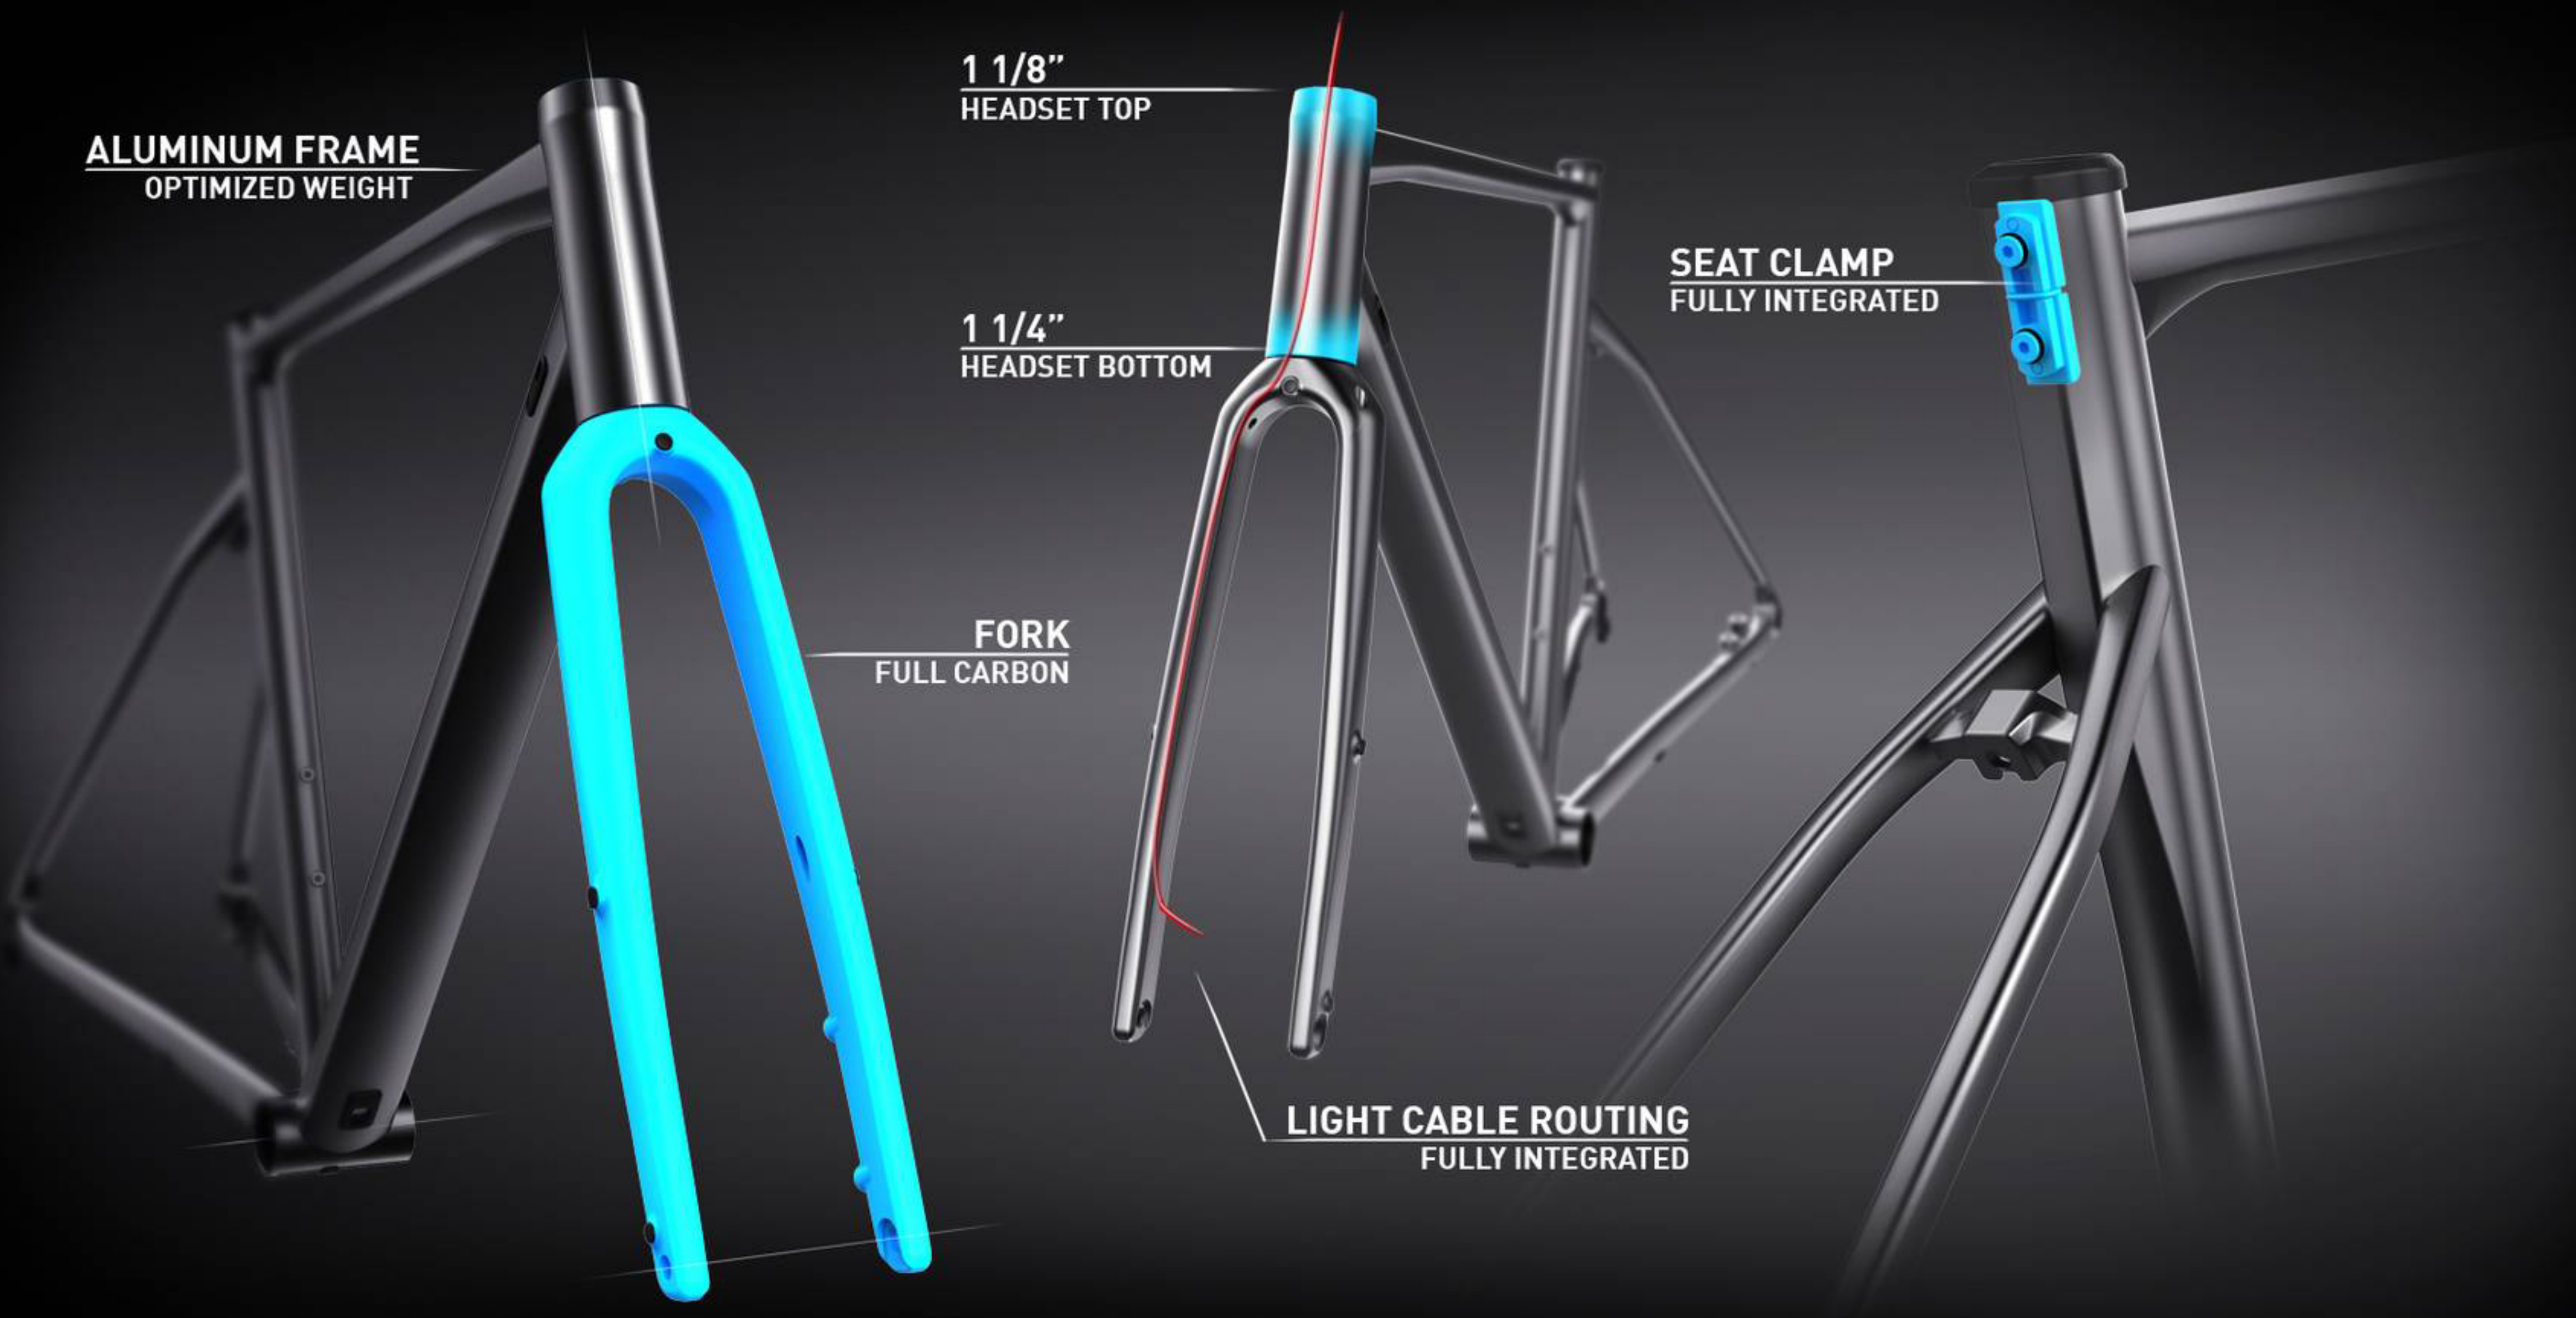

**FENDER + CARRIER
INTEGRATION**
RAIL CARRIER

**CARRIER
CONFIGURATION**
AVAILABLE
OPTIONS

NEW KICKSTAND MOUNT

ALUMINUM FRAME
OPTIMIZED WEIGHT

1 1/8"
HEADSET TOP

1 1/4"
HEADSET BOTTOM

FORK
FULL CARBON

SEAT CLAMP
FULLY INTEGRATED

LIGHT CABLE ROUTING
FULLY INTEGRATED