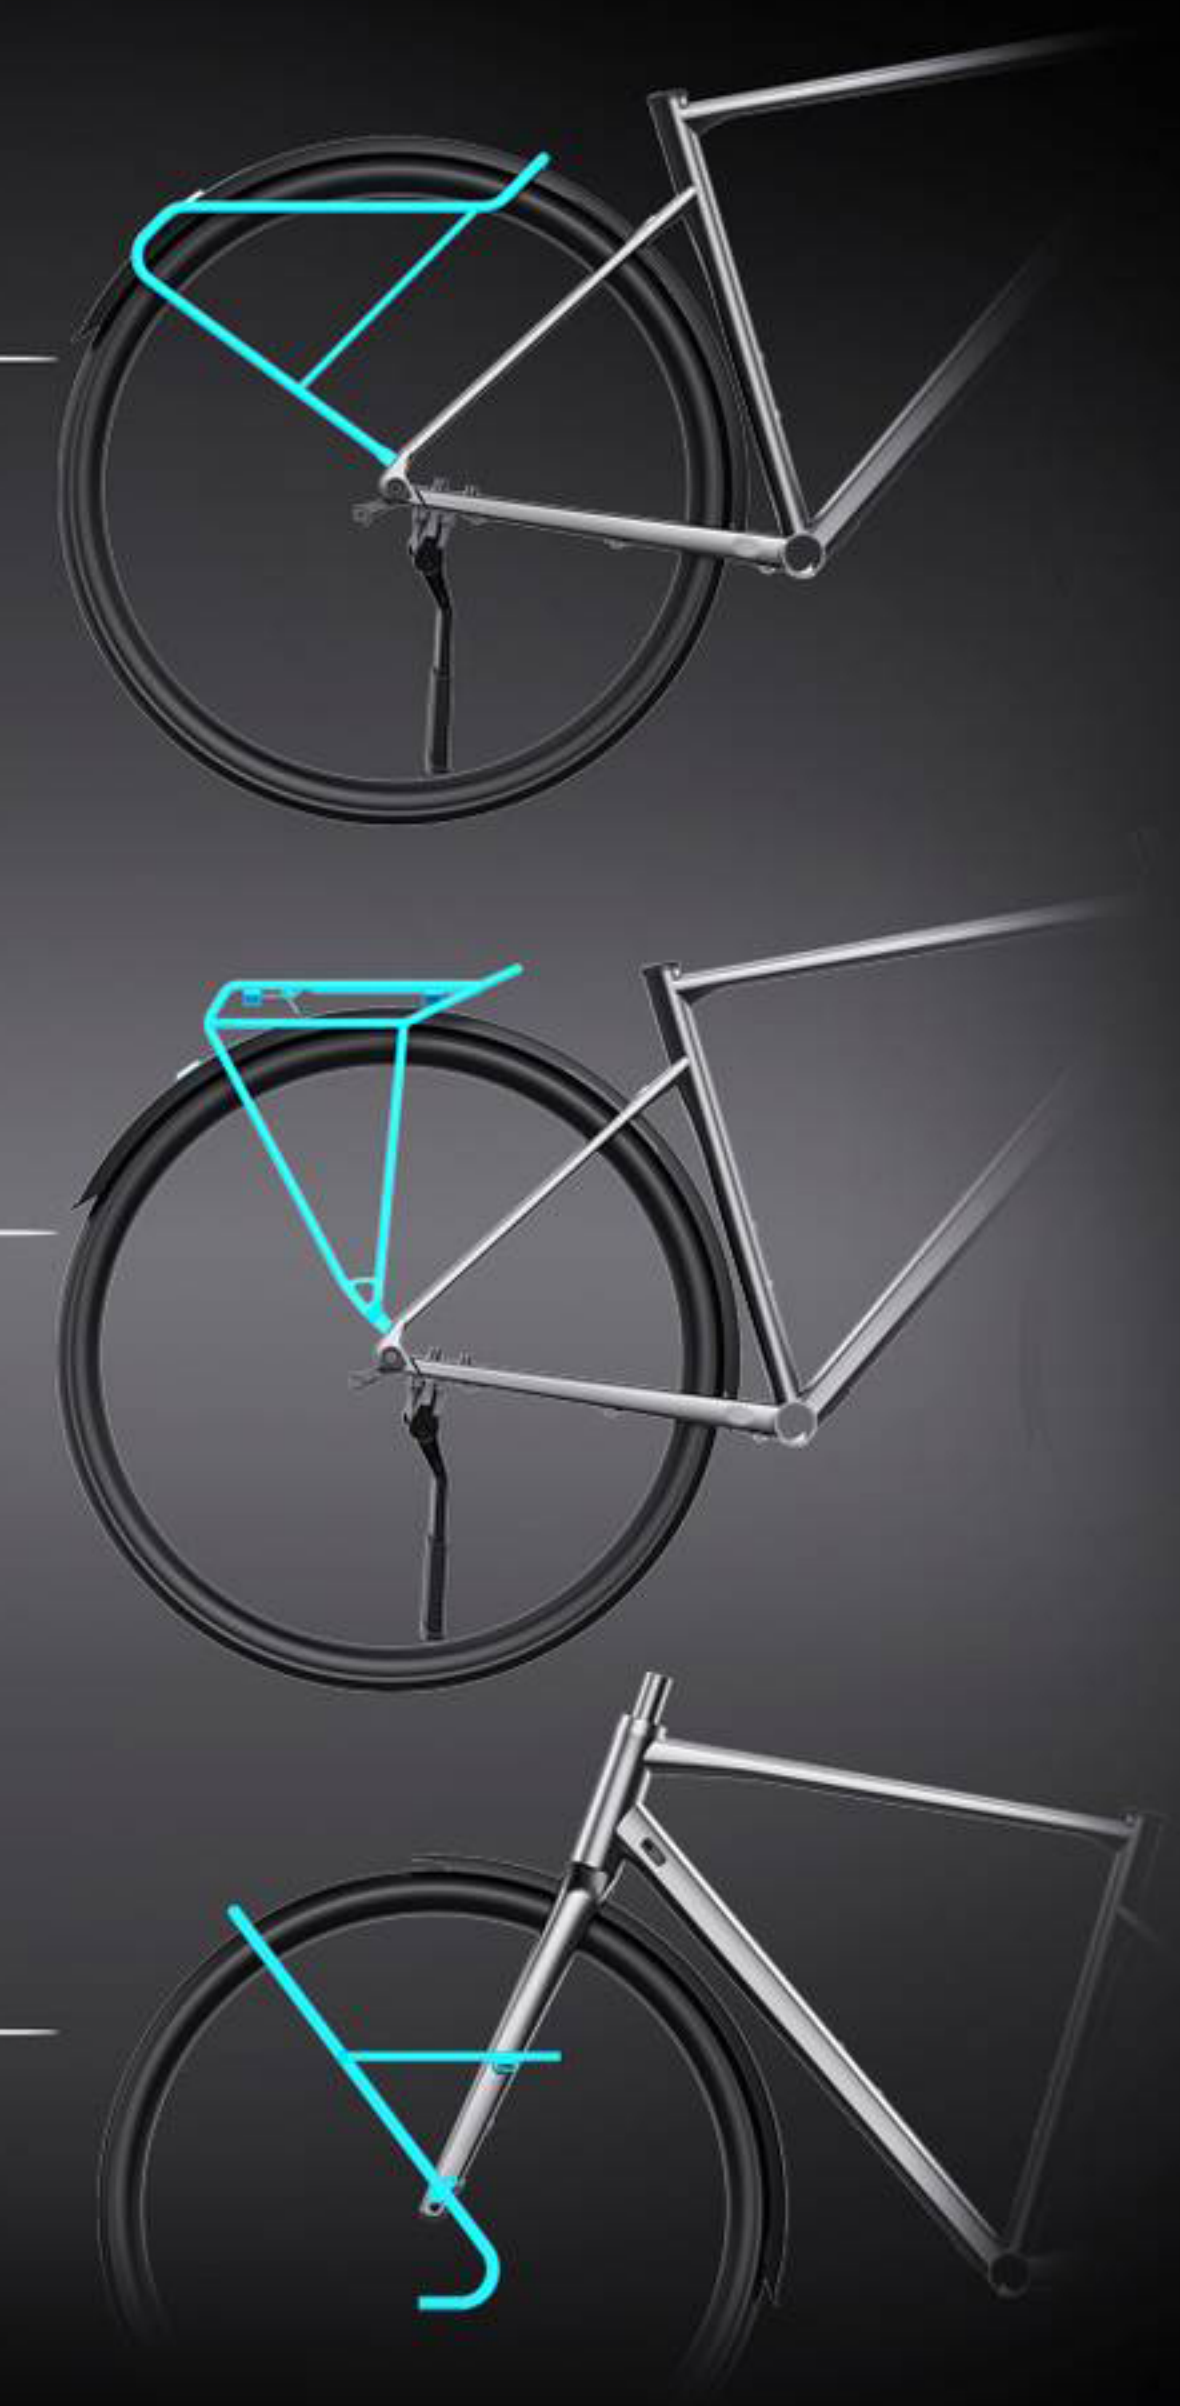

**FENDER + CARRIER
INTEGRATION**
RAIL CARRIER

**CARRIER
CONFIGURATION**
AVAILABLE
OPTIONS

NEW KICKSTAND MOUNT

ALUMINUM FRAME
OPTIMIZED WEIGHT

1 1/8"
HEADSET TOP

1 1/4"
HEADSET BOTTOM

FORK
FULL CARBON

SEAT CLAMP
FULLY INTEGRATED

LIGHT CABLE ROUTING
FULLY INTEGRATED